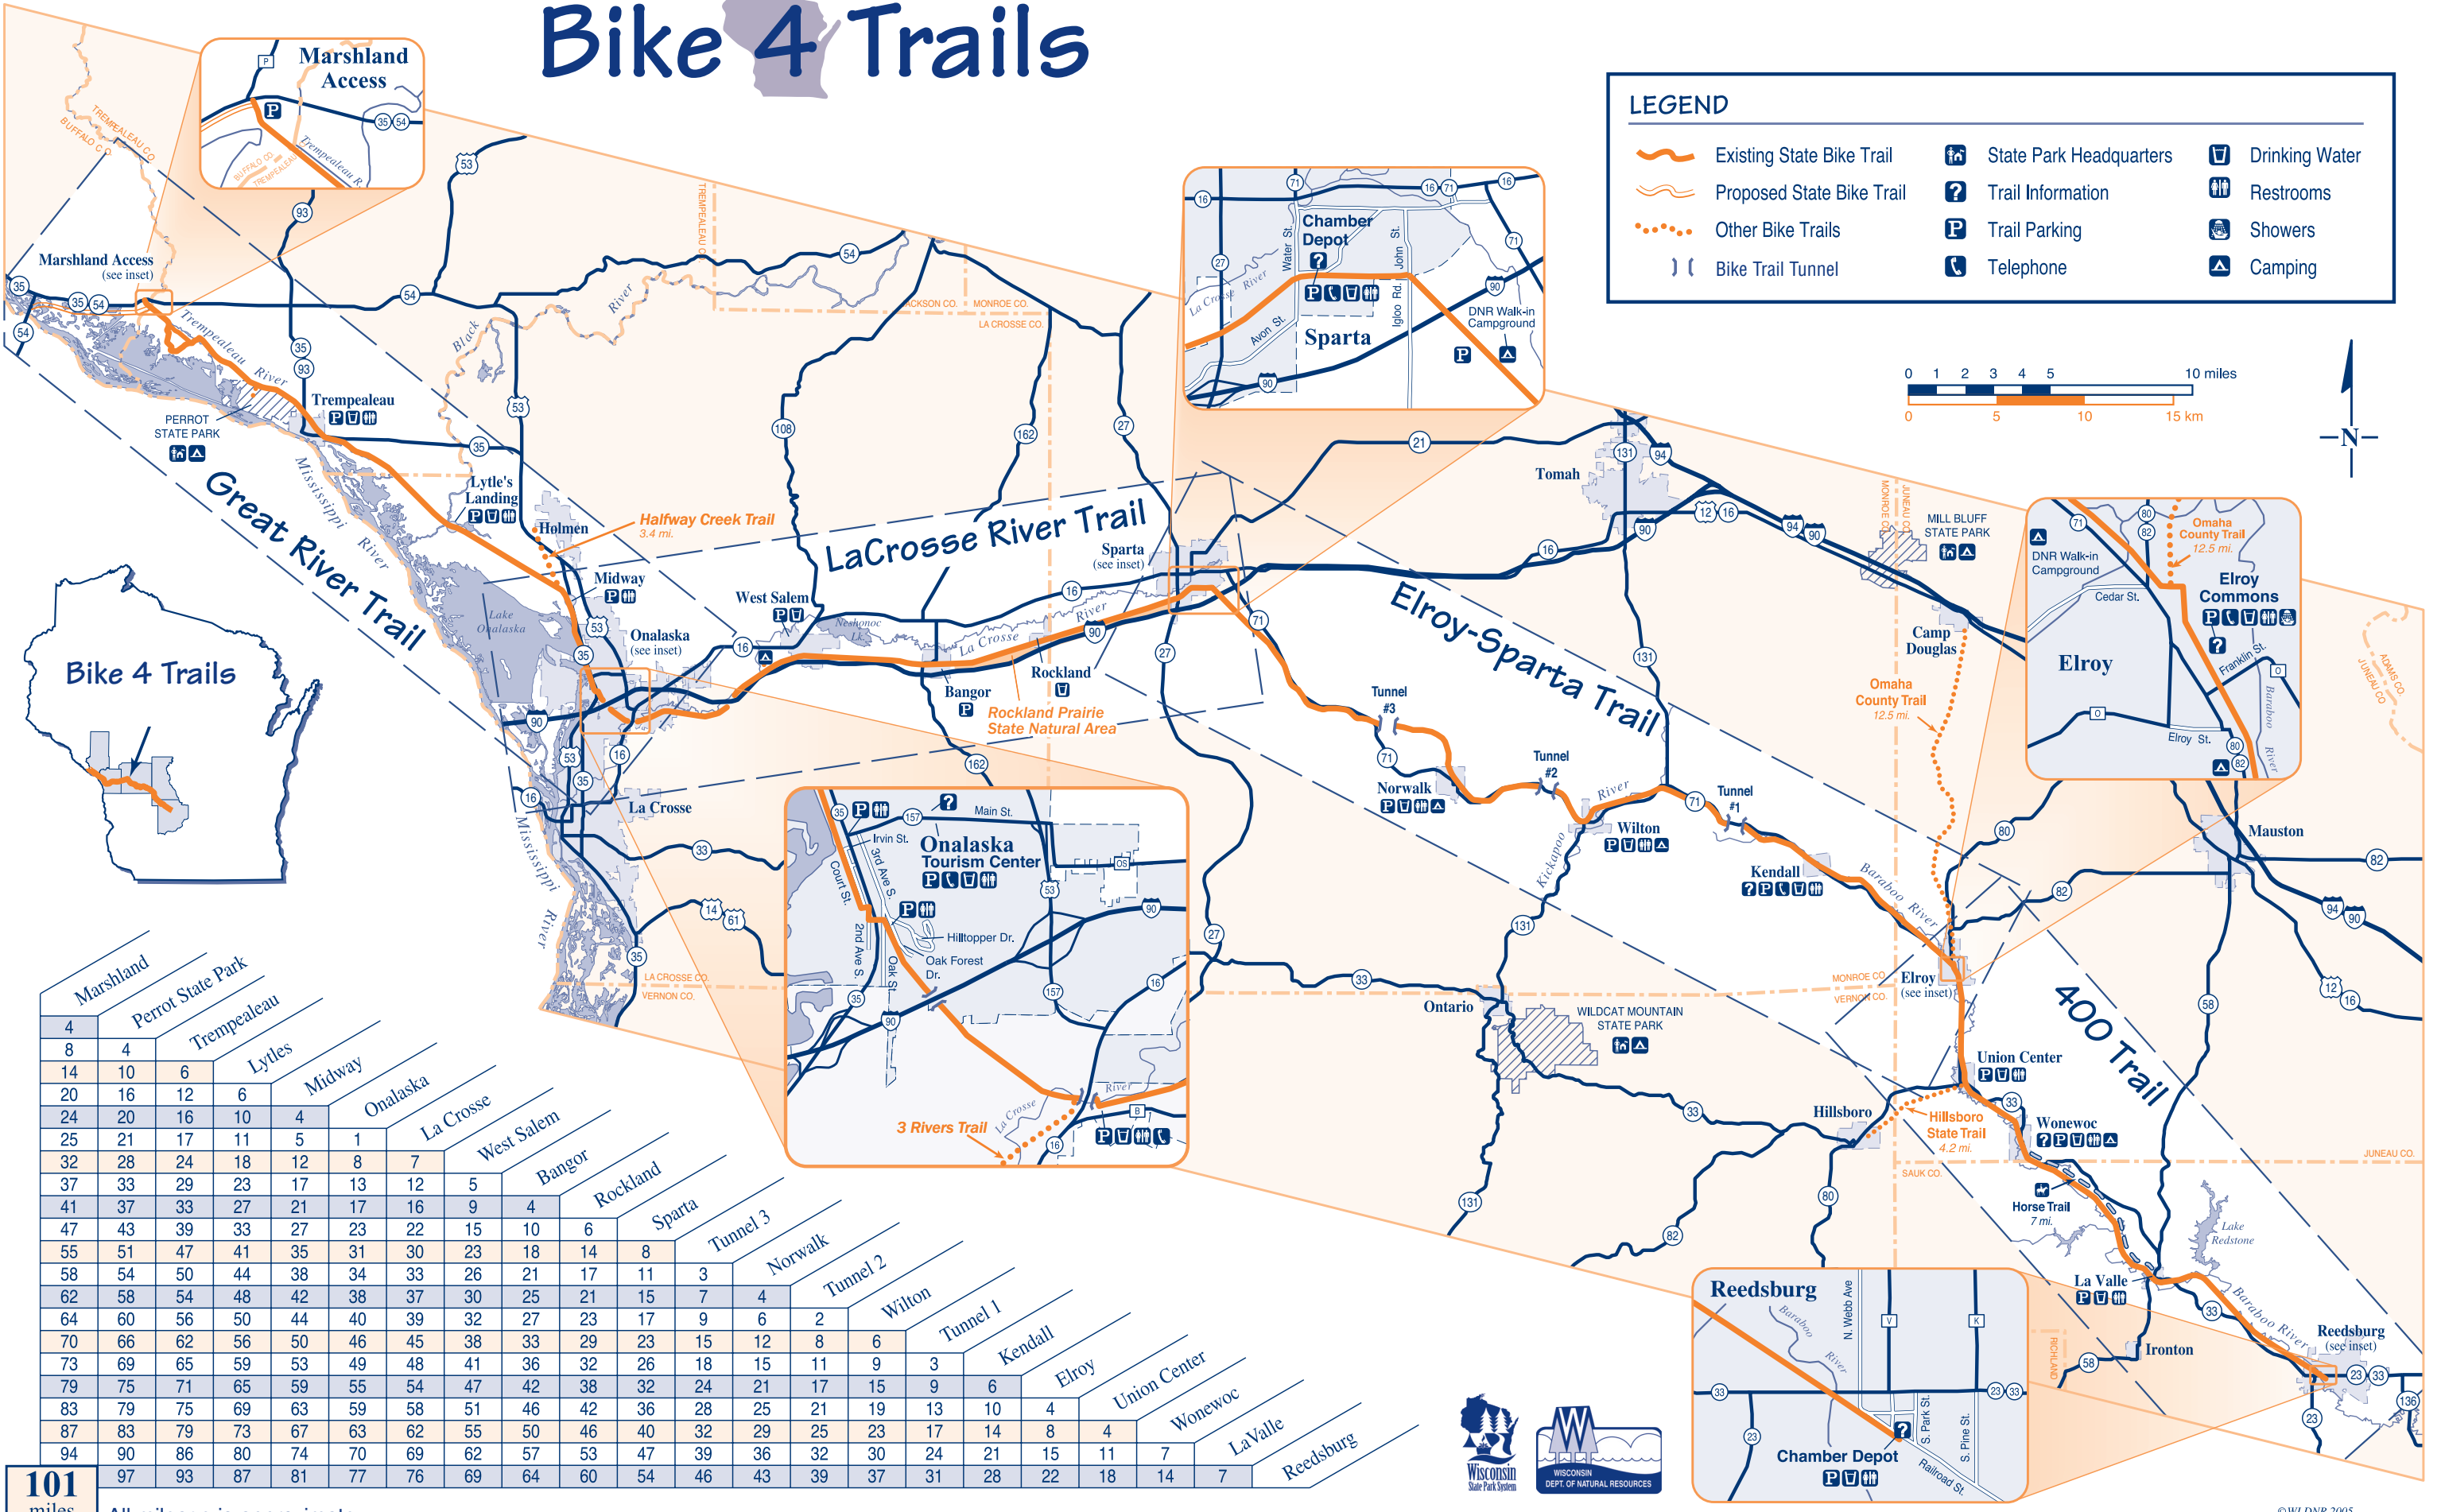

# Bike 4 Trails

**LEGEND**

- Existing State Bike Trail
- Proposed State Bike Trail
- Other Bike Trails
- Bike Trail Tunnel
- State Park Headquarters
- Trail Information
- Trail Parking
- Telephone
- Drinking Water
- Restrooms
- Showers
- Camping

**101 miles**  
All mileage is approximate